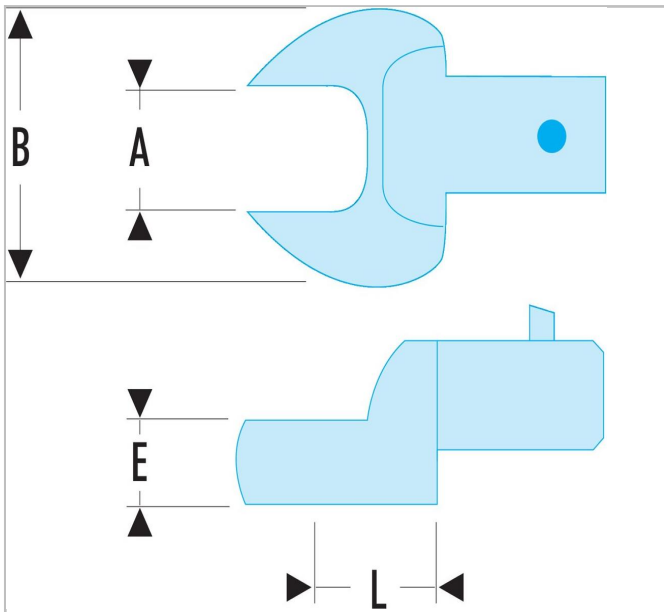

10.17 | Metric open end bits - drive 9 x 12 mm

Description:

- Metric open end bits - drive 9 x 12 mm

| | |
|--|--------------|
|  | 10.17 |
| A [mm] | 17.0 |
| Length L [mm] | 20.0 |
| Thickness E [mm] | 9.0 |
| Head Width B [mm] | 37.5 |
| Weight [g] | 62.0 |