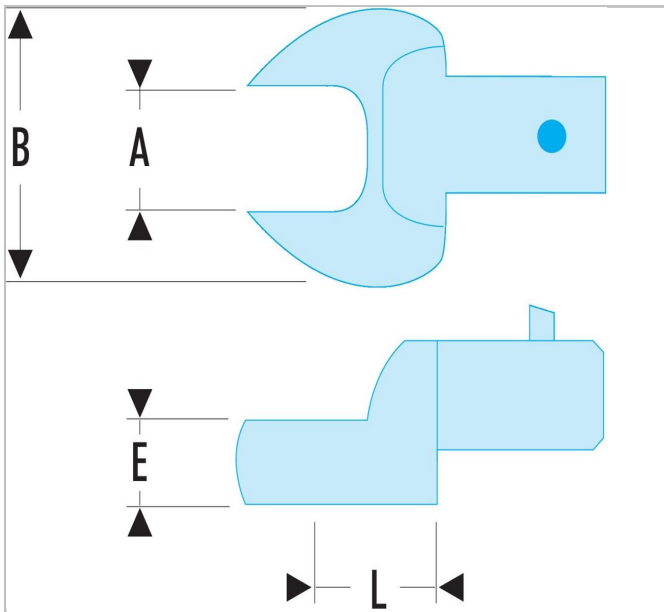

## 10.15 | Metric open end bits - drive 9 x 12 mm

### Description:

- Metric open end bits - drive 9 x 12 mm

	<b>10.15</b>
A [mm]	15.0
Length L [mm]	20.0
Thickness E [mm]	9.0
Head Width B [mm]	33.0
Weight [g]	61.0