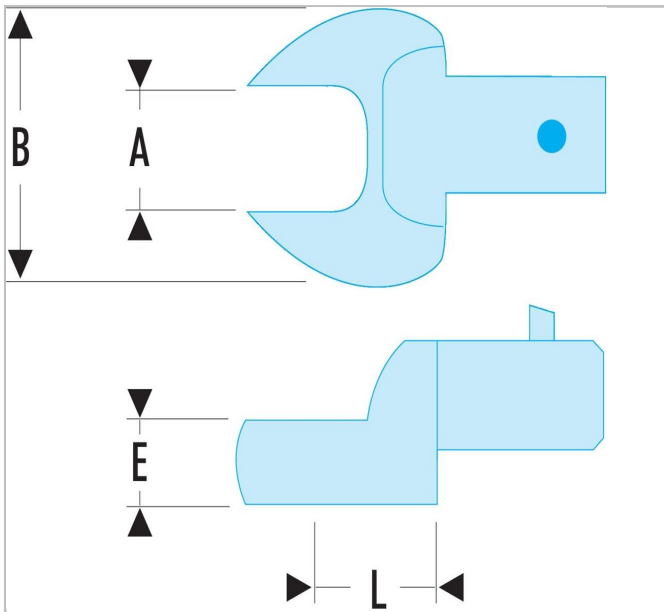

10.13 | Metric open end bits - drive 9 x 12 mm

Description:

- Metric open end bits - drive 9 x 12 mm

	10.13
A [mm]	13.0
Length L [mm]	17.5
Thickness E [mm]	7.0
Head Width B [mm]	29.0
Weight [g]	45.0