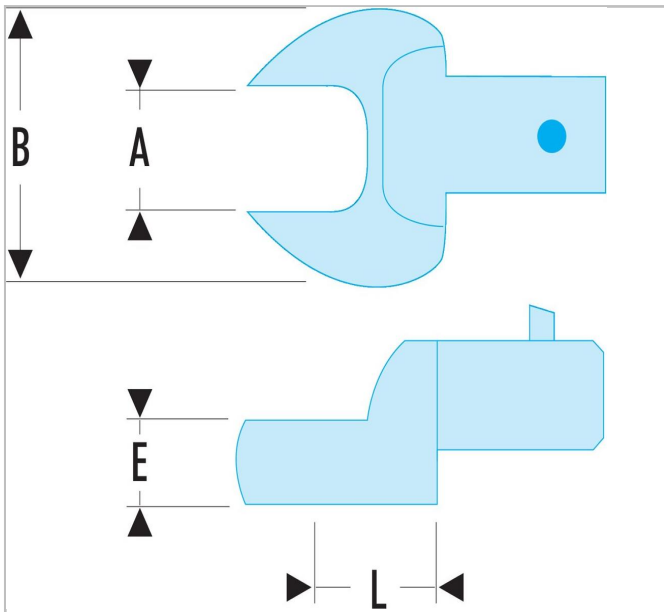

10.12 | Metric open end bits - drive 9 x 12 mm

Description:

- Metric open end bits - drive 9 x 12 mm

	10.12
A [mm]	12.0
Length L [mm]	17.5
Thickness E [mm]	7.0
Head Width B [mm]	27.5
Weight [g]	44.0