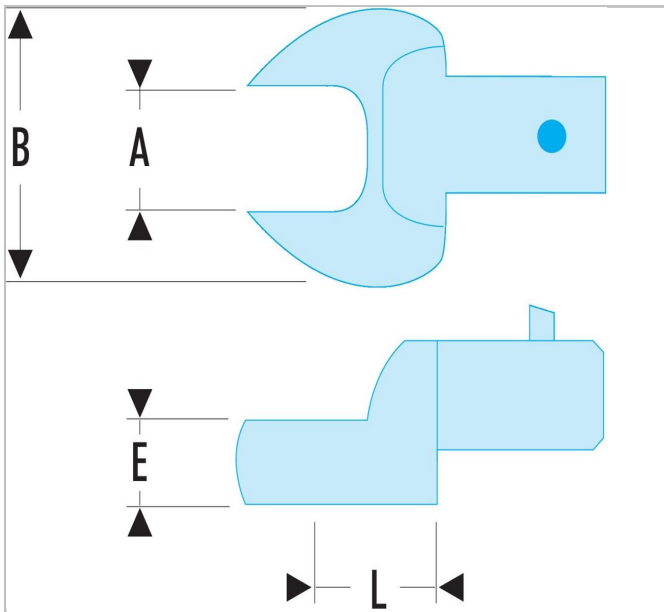

10.11 | Metric open end bits - drive 9 x 12 mm

Description:

- Metric open end bits - drive 9 x 12 mm

	10.11
A [mm]	11.0
Length L [mm]	17.5
Thickness E [mm]	6.0
Head Width B [mm]	26.0
Weight [g]	36.0