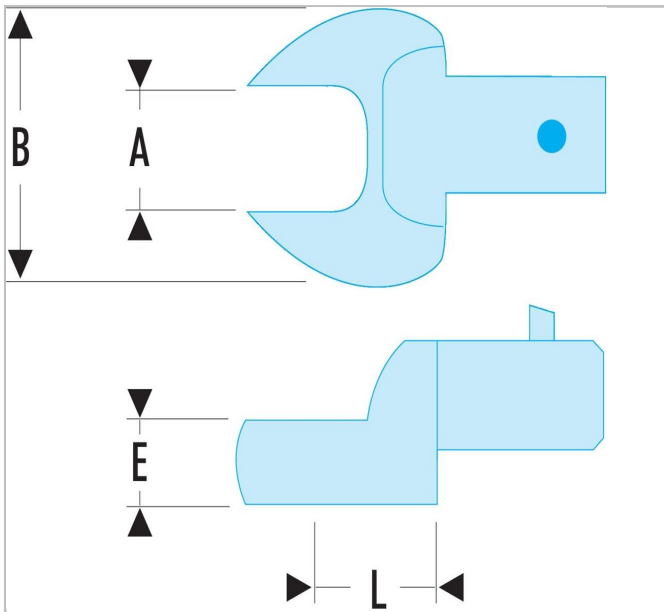

## 10.10 | Metric open end bits - drive 9 x 12 mm

### Description:

- Metric open end bits - drive 9 x 12 mm

	<b>10.10</b>
A [mm]	10.0
Length L [mm]	17.5
Thickness E [mm]	6.0
Head Width B [mm]	24.5
Weight [g]	37.0